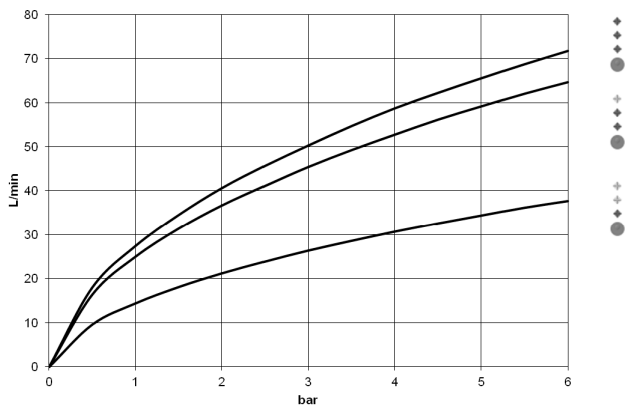

34 201 979

- 210mm projection
- circular normal flow
- rotary diverter with volume control and shut-off function
- 3/8" shower outlet
- slide-on rosettes Ø 60 mm
- 1/2" connection
- gauge 150 mm - 15 mm
- max. flow 16.9 l/min at 3 bar flow pressure

Intrinsic protection against back flow.

	Chrome	34 201 979-00
	Brushed Platinum	34 201 979-06
	Dark Chrome	34 201 979-19
	Light Gold	34 201 979-26
	Brushed Light Gold	34 201 979-27
	Matte Black	34 201 979-33
	Brushed Bronze	34 201 979-42
	Brushed Champagne (22kt Gold)	34 201 979-46
	Champagne (22kt Gold)	34 201 979-47
	Brushed Chrome	34 201 979-93
	Brushed Dark Platinum	34 201 979-99

34 201 979

mm [inches]

**Flow rate chart**

**Certificates**

LGA\_18609.

WRAS\_2201054.

Belgaqua\_21-032-27\_5.

34 201 979